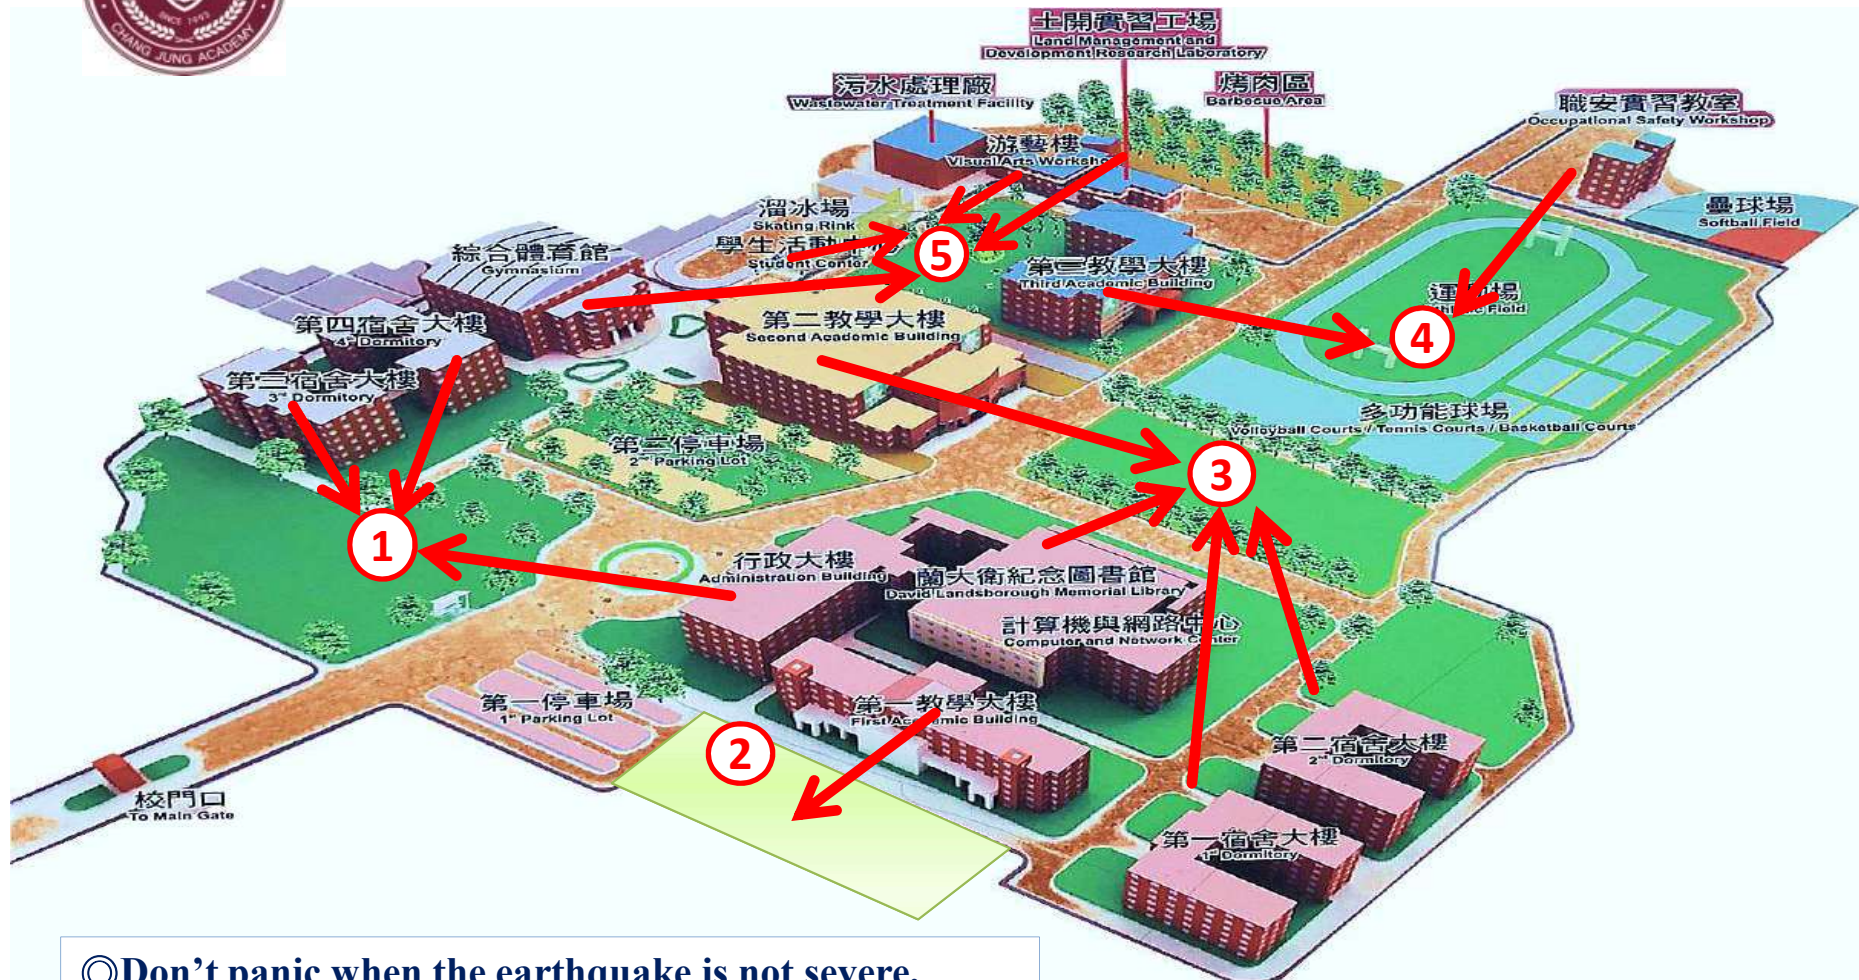

長榮大學校園災害防救疏散逃生避難圖

- ◎輕微地震不要慌張就地避難。
- ◎地震稍歇後，所有人員依箭頭指示方向 → 疏散，疏散後清點人員狀況，回報至各疏散區回報點。

- 第①點：三宿北側草地
- 第②點：第一停車場旁空地
- 第③點：足球場
- 第④點：田徑場
- 第⑤點：學生活動中心前草皮

CJCU Emergency Evacuation map

◎Don't panic when the earthquake is not severe, cover yourselves on site instead.
 ◎After the earthquake pauses, All personnel please evacuate based on the routes of ➔ .
 Numbers should be reported back to the report point of respective evacuation points.

- ①:Grass of 3rd Dormitory in the North
- ②:Empty areas next to the 1st Parking Lot
- ③:Soccer Area
- ④:Athletic Field
- ⑤:Grass in front of Student Center