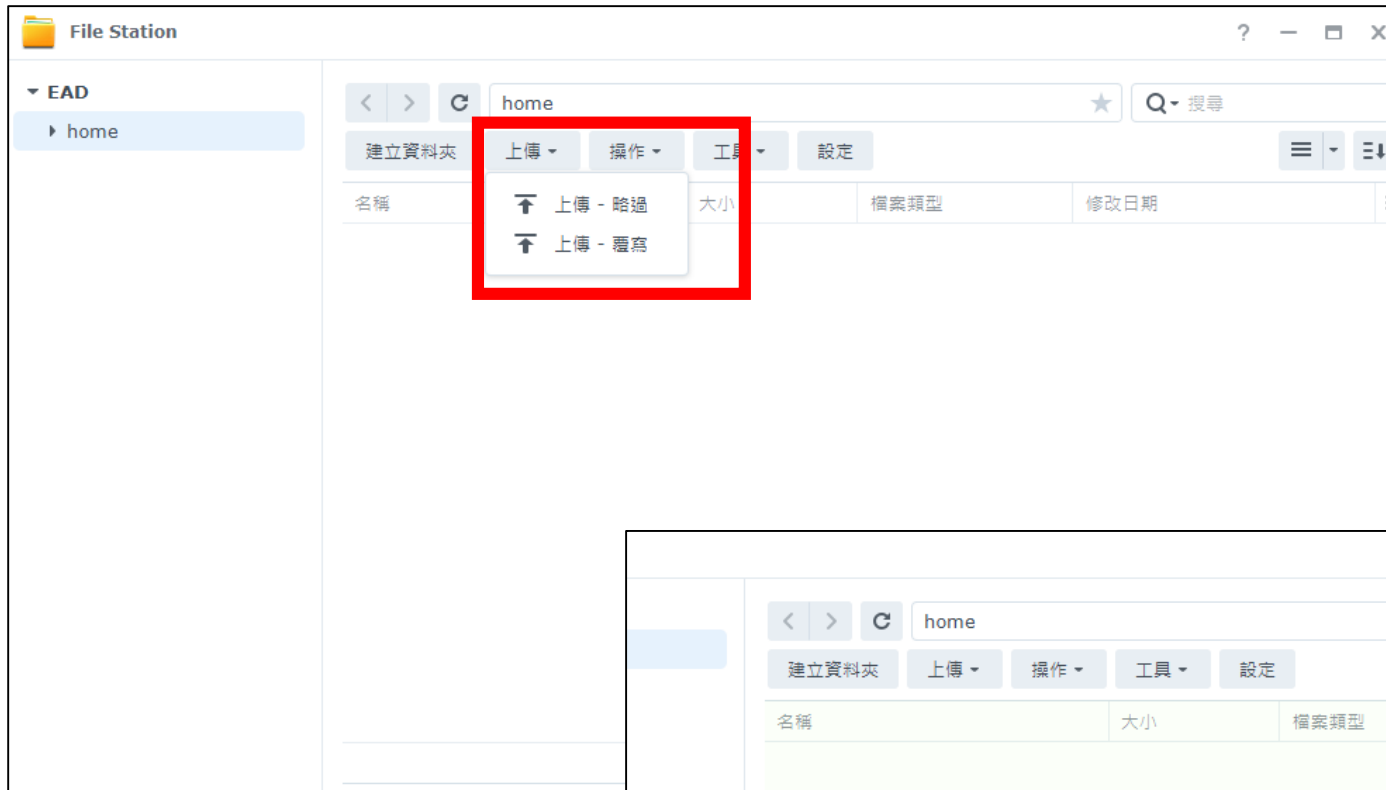

## 5.首次登入請修改密碼(密碼需含英文大小寫及特殊符號)

The screenshot shows the Synology DSM interface. The browser address bar displays "eadsc.cjcu.edu.tw/#/signin". On the left sidebar, there is a "File Station" icon and a "DSM 說明" (DSM Help) icon. The main content area is the "個人設定" (Personal Settings) window for user "A01". The window has tabs for "帳號" (Account), "安全性" (Security), "顯示偏好" (Display Preferences), "電子郵件傳送" (Email Delivery), "空間配額" (Space Quota), and "其他" (Other). The "帳號" tab is active. The "名稱" (Name) field is "A01" and the "描述" (Description) field is "學生會" (Students Union). The "電子郵件" (Email) field is empty. The "介面顯示語言" (Interface Display Language) is set to "系統設定值" (System Default). The "密碼" (Password) field is masked with dots and shows "(最後一次變更: 2024-02-15)". A "修改密碼" (Change Password) button is located below the password field. At the bottom right of the window, there are "取消" (Cancel) and "套用" (Apply) buttons. A red box highlights the "個人設定" (Personal Settings) menu item in the top right corner, the "修改密碼" (Change Password) button, and the "套用" (Apply) button.

## 6.可開始上傳檔案

(1)點選左上角  圖示

(2)可選擇使用檔案總管模式

或是雲端模式

，兩者皆可上傳資料

## 7. 檔案總管模式

上傳檔案，可點選上傳或是直接拖曳檔案至視窗內