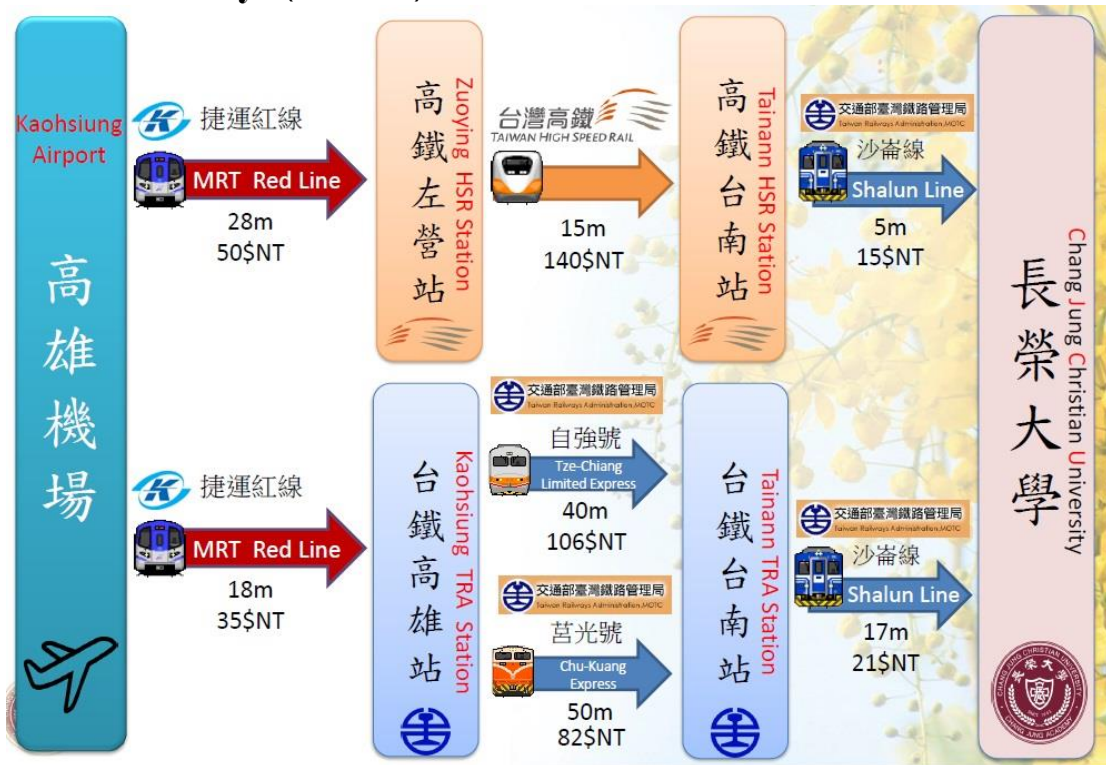

◆ **Transportation Information**

➤ **Kaohsiung International Airport (KIA) → Chang Jung Christian University (CJCJ)**