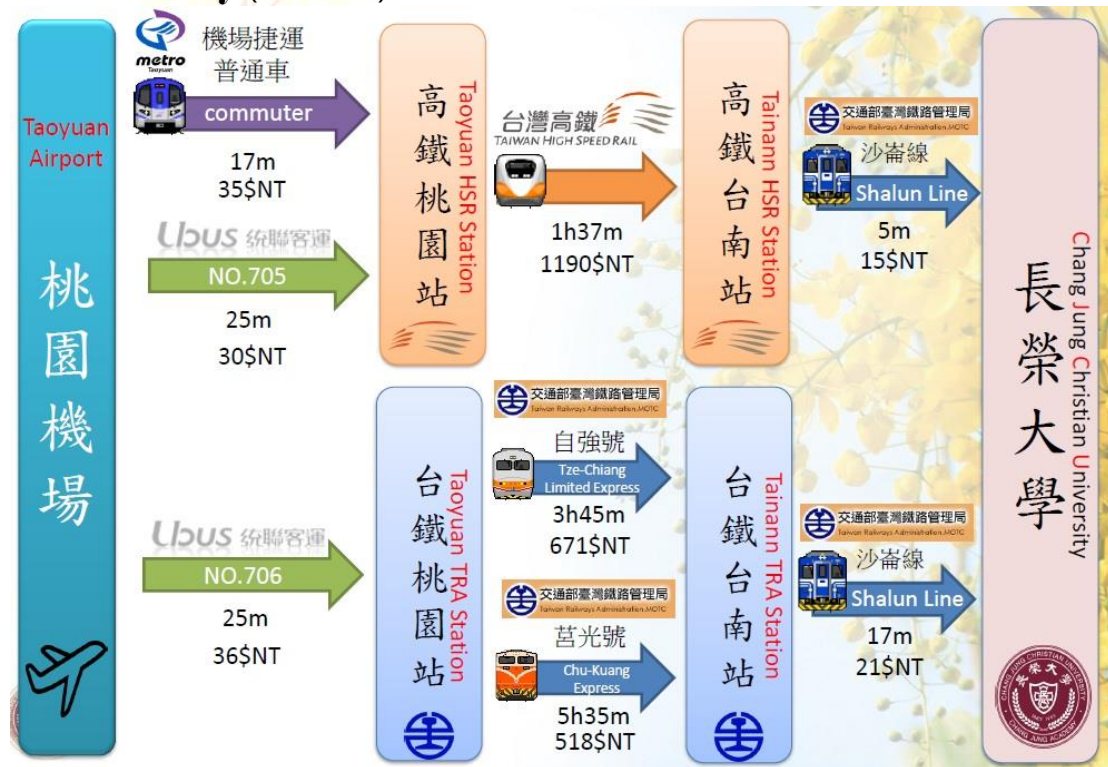

➤ **Taoyuan International Airport (TIA) → Chang Jung Christian University (CJCJ)**